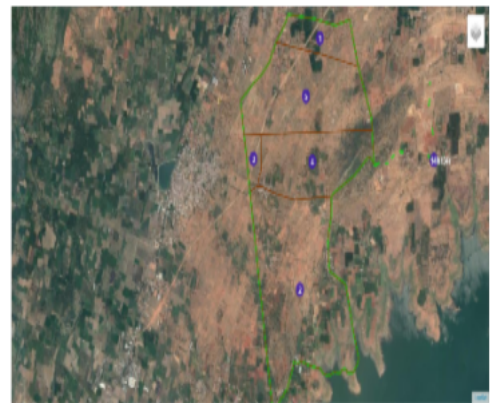

Google Map View

Polling Station Front View