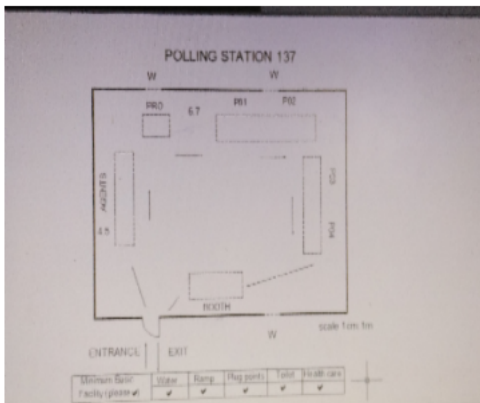

Nazri Naksha

Google Map View

Polling Station Building Front View

Polling Station Front View

Cad View

Key MAP View