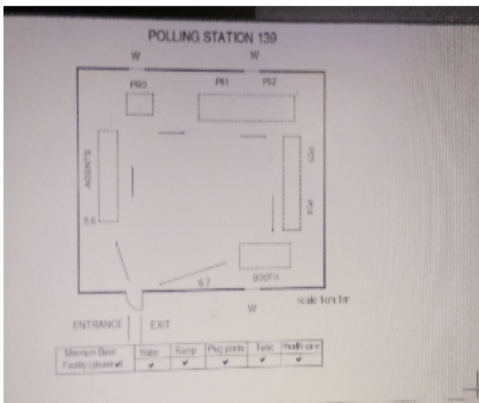

Nazri Naksha

Google Map View

Polling Station Building Front View

Polling Station Front View

Cad View

Key MAP View