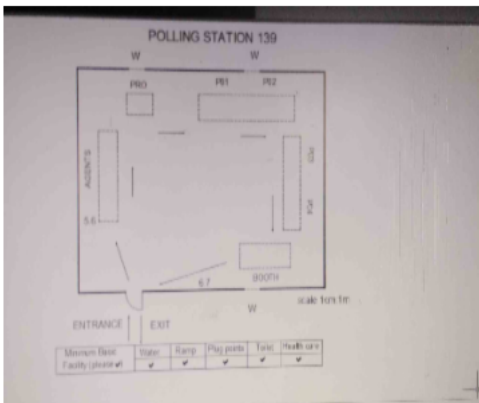

Nazri Naksha

Google Map View

Polling Station Building Front View

Polling Station Front View

Cad View

Key MAP View