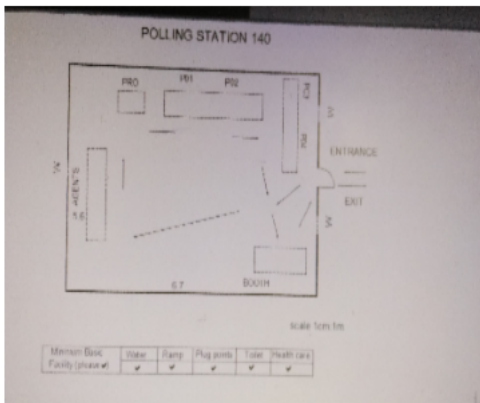

Nazri Naksha

Google Map View

Polling Station Building Front View

Polling Station Front View

Cad View

Key MAP View