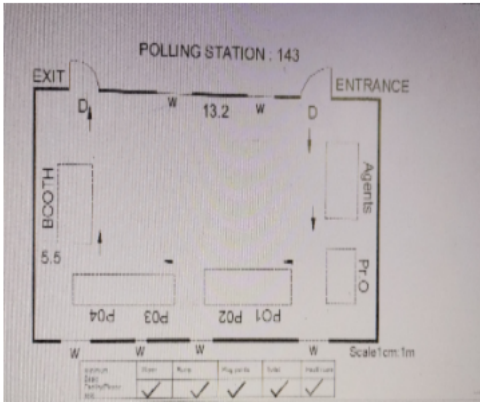

Nazri Naksha

Google Map View

Polling Station Building Front View

Polling Station Front View

Cad View

Key MAP View