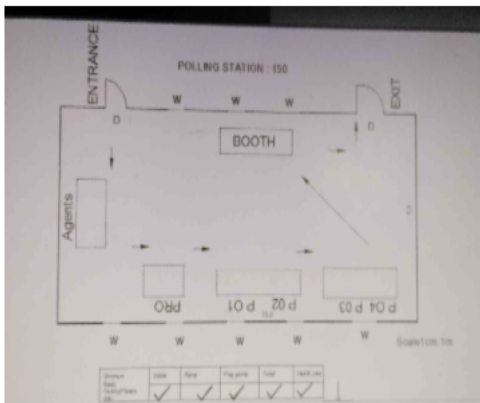

Nazri Naksha

Google Map View

Polling Station Building Front View

Polling Station Front View

Cad View

Key MAP View