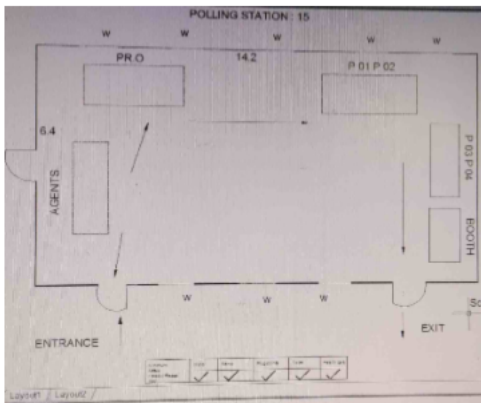

Nazri Naksha

Google Map View

Polling Station Building Front View

Polling Station Front View

Cad View

Key MAP View