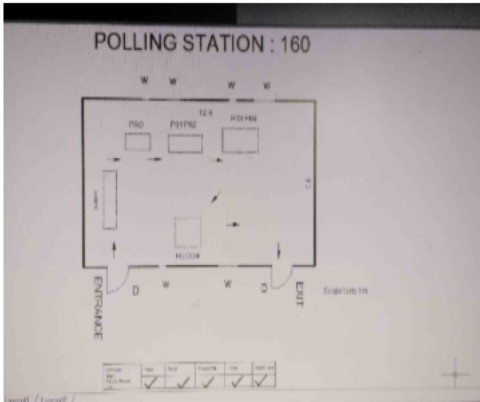

Nazri Naksha

Google Map View

Cad View