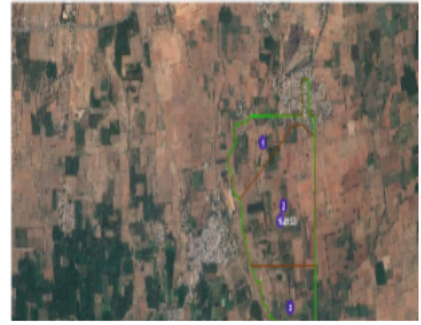

Nazri Naksha

Google Map View