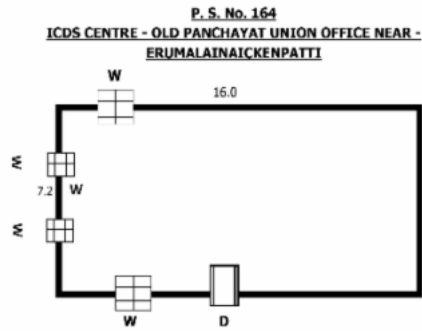

Nazri Naksha

Google Map View

Polling Station Building Front View

Polling Station Front View

Cad View

Key MAP View