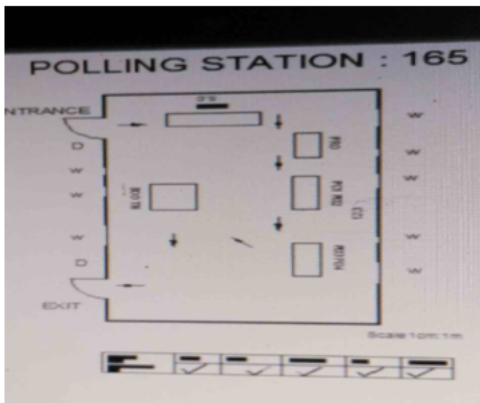

Nazri Naksha

Google Map View

Cad View