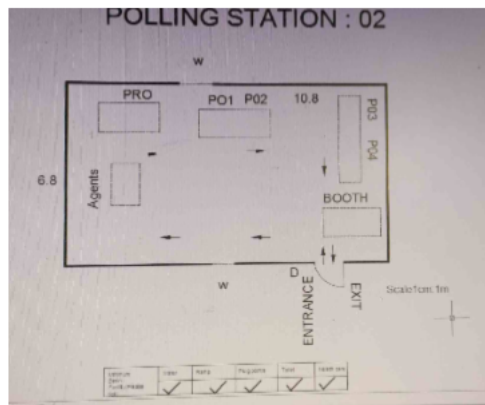

Nazri Naksha

Google Map View

Polling Station Building Front View

Polling Station Front View

Cad View

Key MAP View