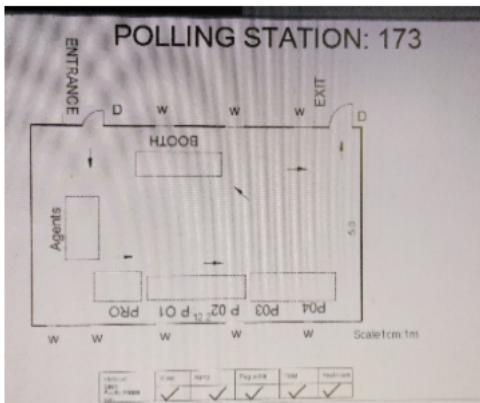

Nazri Naksha

Google Map View

Cad View