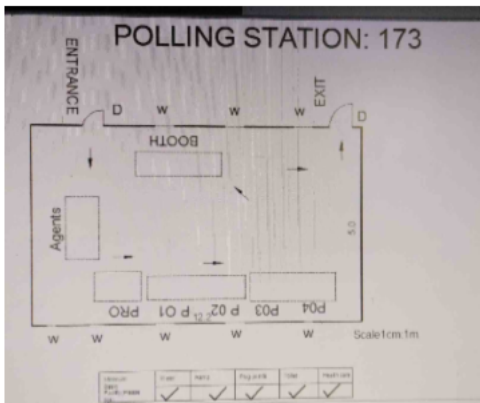

Nazri Naksha

Google Map View

Cad View