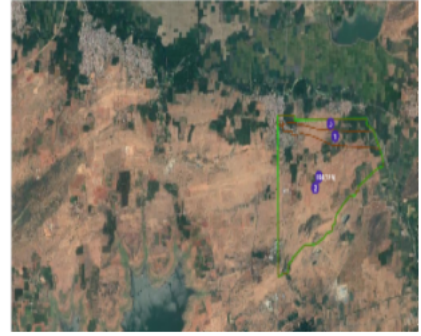

Nazri Naksha

Google Map View