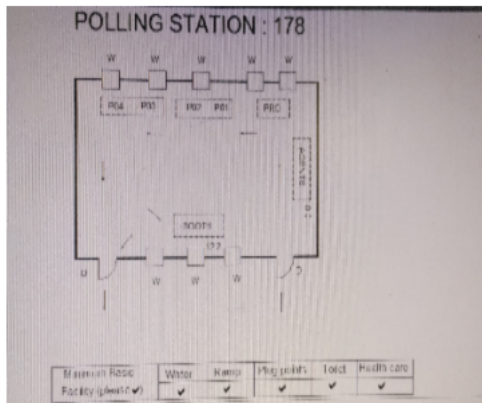

Nazri Naksha

Google Map View

Cad View