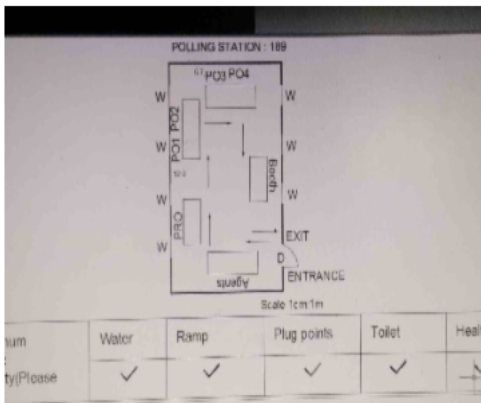

Nazri Naksha

Google Map View

Polling Station Building Front View

Polling Station Front View

Cad View

Key MAP View