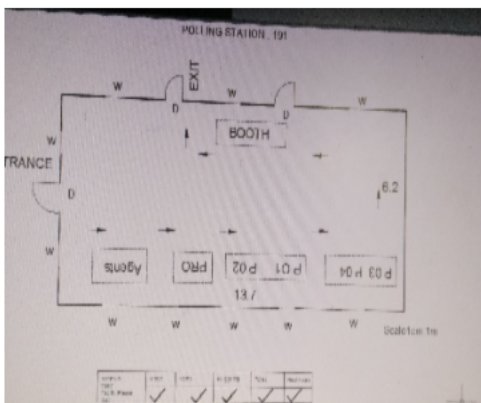

Nazri Naksha

Google Map View

Polling Station Building Front View

Polling Station Front View

Cad View

Key MAP View