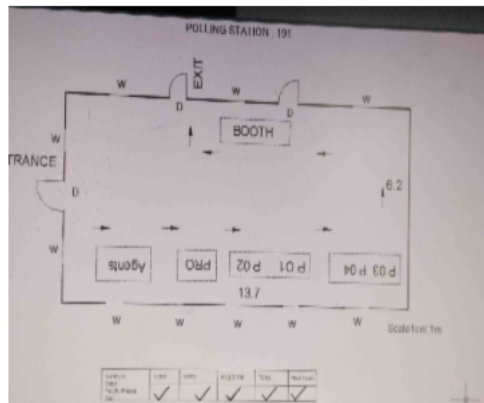

Nazri Naksha

Google Map View

Polling Station Building Front View

Polling Station Front View

Cad View

Key MAP View