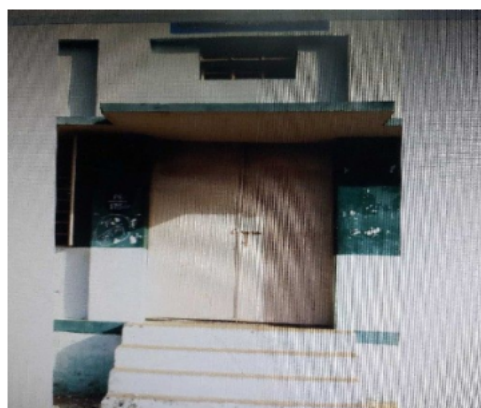

Polling Station Building Front View

Polling Station Front View