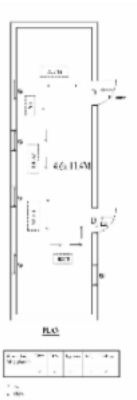

Nazri Naksha

Google Map View

Cad View