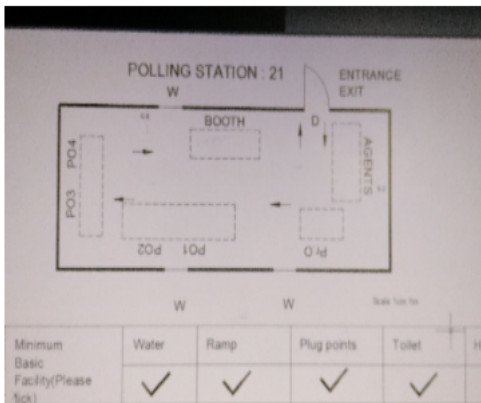

Nazri Naksha

Google Map View

Polling Station Building Front View

Polling Station Front View

Cad View

Key MAP View