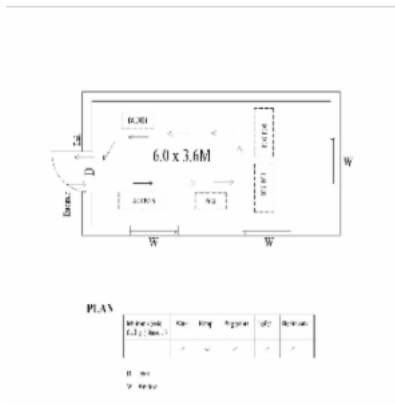

Nazri Naksha

Google Map View

Polling Station Building Front View

Polling Station Front View

Cad View

Key MAP View