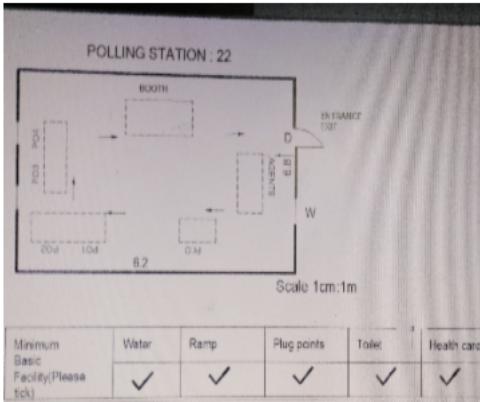

Nazri Naksha

Google Map View

Polling Station Building Front View

Polling Station Front View

Cad View

Key MAP View