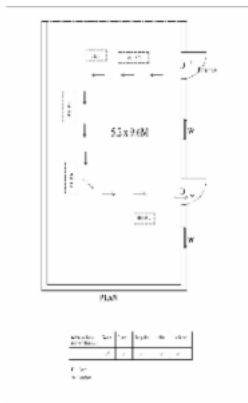

Nazri Naksha

Google Map View

Polling Station Building Front View

Polling Station Front View

Cad View

Key MAP View