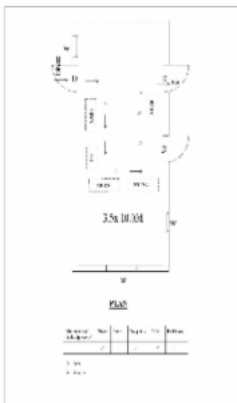

Nazri Naksha

Google Map View

Polling Station Building Front View

Polling Station Front View

Cad View

Key MAP View