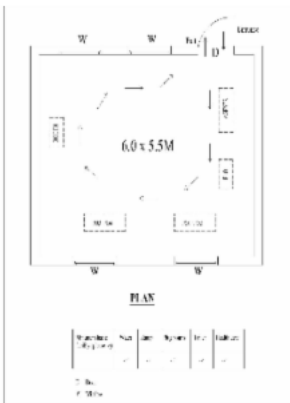

Nazri Naksha

Google Map View

Polling Station Building Front View

Polling Station Front View

Cad View

Key MAP View