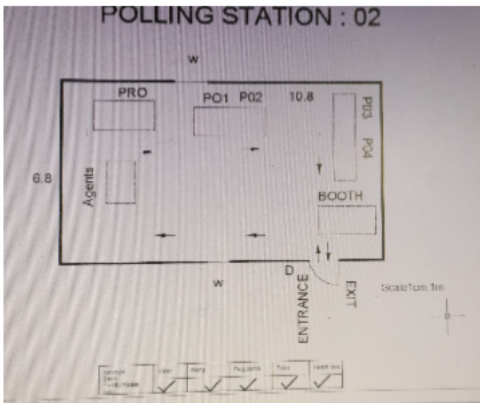

Nazri Naksha

Google Map View

Polling Station Building Front View

Polling Station Front View

Cad View

Key MAP View