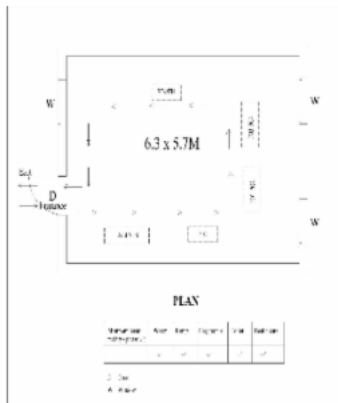

Nazri Naksha

Google Map View

Polling Station Building Front View

Polling Station Front View

Cad View

Key MAP View