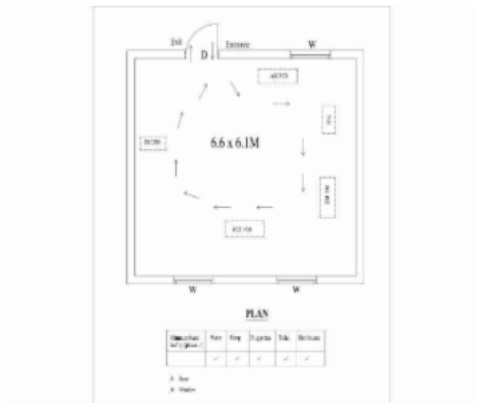

Nazri Naksha

Google Map View

Polling Station Building Front View

Polling Station Front View

Cad View

Key MAP View