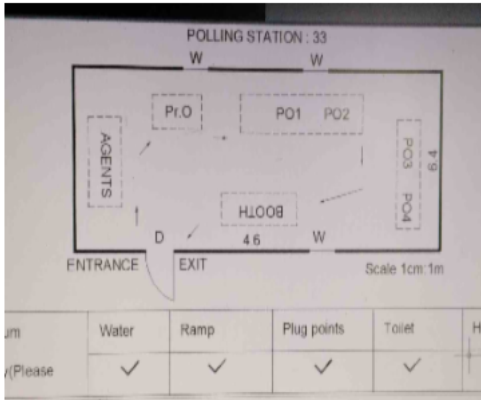

Nazri Naksha

Google Map View

Polling Station Building Front View

Polling Station Front View

Cad View

Key MAP View