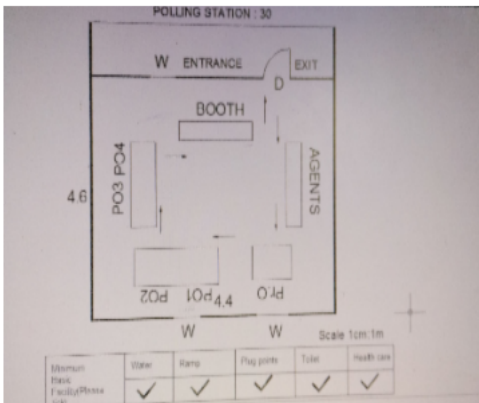

Nazri Naksha

Google Map View

Polling Station Building Front View

Polling Station Front View

Cad View

Key MAP View