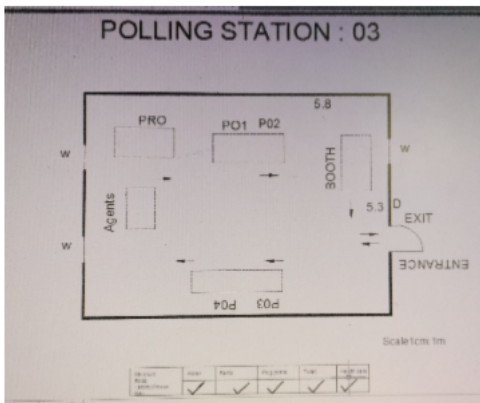

Nazri Naksha

Google Map View

Polling Station Building Front View

Polling Station Front View

Cad View

Key MAP View