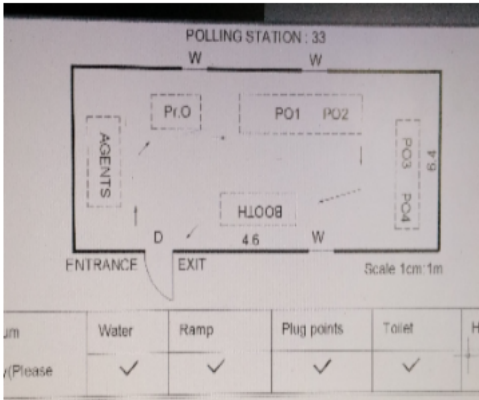

Nazri Naksha

Google Map View

Polling Station Building Front View

Polling Station Front View

Cad View

Key MAP View