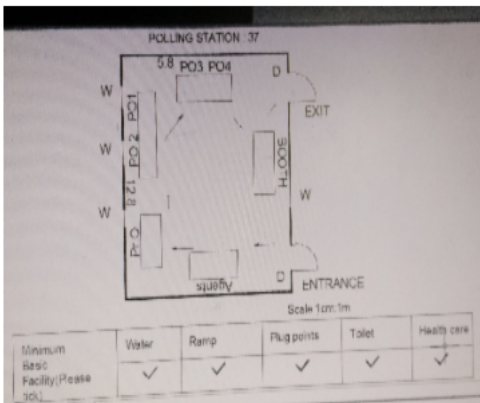

Nazri Naksha

Google Map View

Polling Station Building Front View

Polling Station Front View

Cad View

Key MAP View