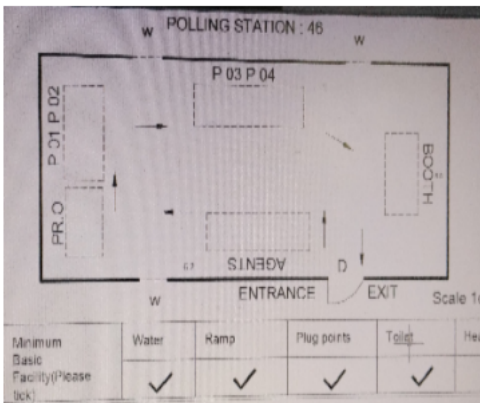

Nazri Naksha

Google Map View

Polling Station Building Front View

Polling Station Front View

Cad View

Key MAP View