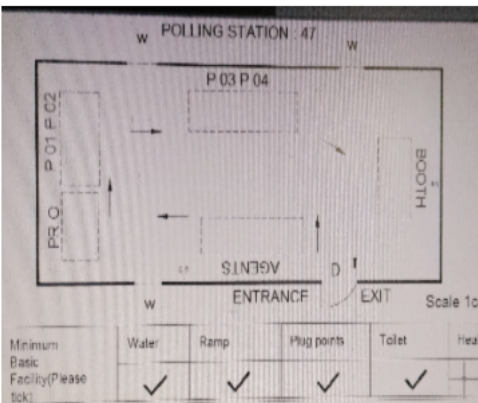

Nazri Naksha

Google Map View

Polling Station Building Front View

Polling Station Front View

Cad View

Key MAP View