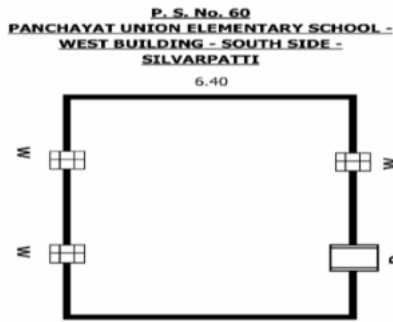

Nazri Naksha

Google Map View

Polling Station Building Front View

Polling Station Front View

Cad View

Key MAP View