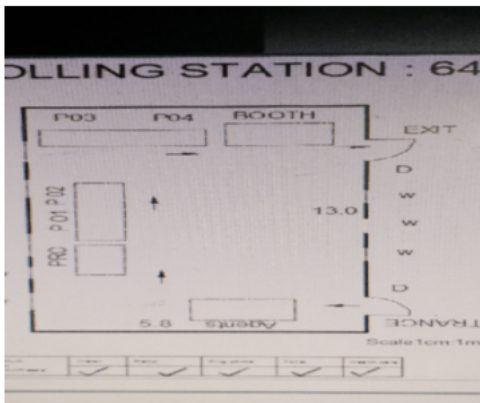

Nazri Naksha

Google Map View

Polling Station Building Front View

Polling Station Front View

Cad View

Key MAP View