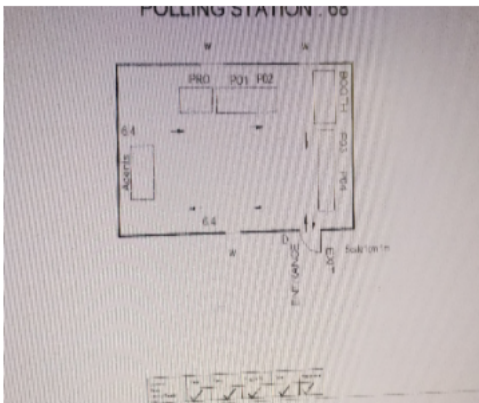

Nazri Naksha

Google Map View

Polling Station Building Front View

Polling Station Front View

Cad View

Key MAP View