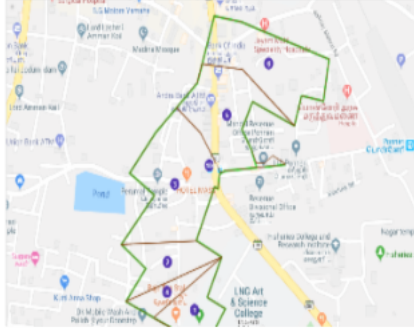

Nazri Naksha

Google Map View