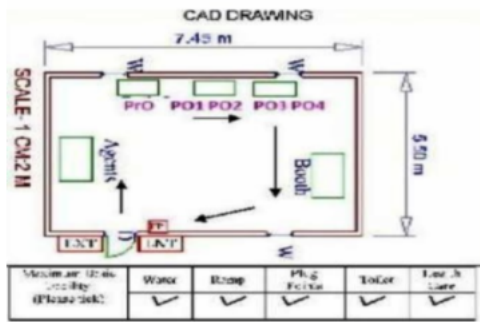

Nazri Naksha

Google Map View

Cad View