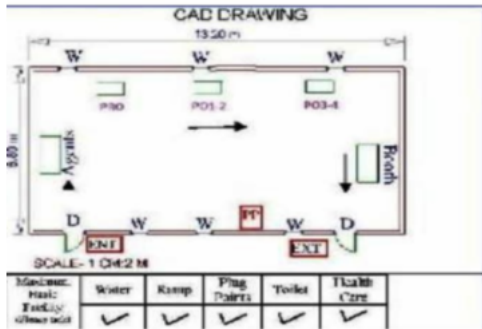

Nazri Naksha

Google Map View

Polling Station Building Front View

Polling Station Front View

Cad View

Key MAP View