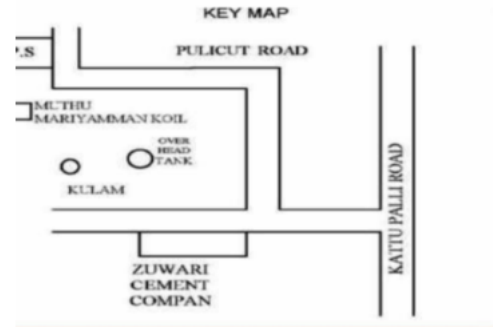

Nazri Naksha

Google Map View