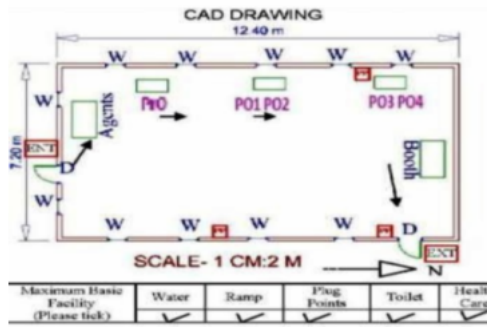

Nazri Naksha

Google Map View