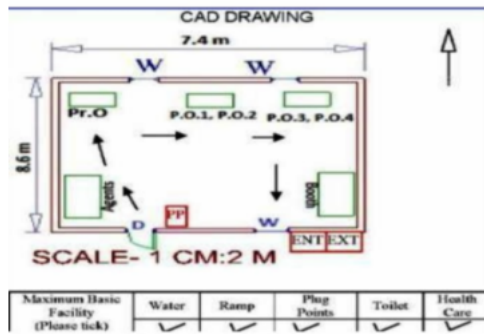

Nazri Naksha

Google Map View

Cad View

Key MAP View