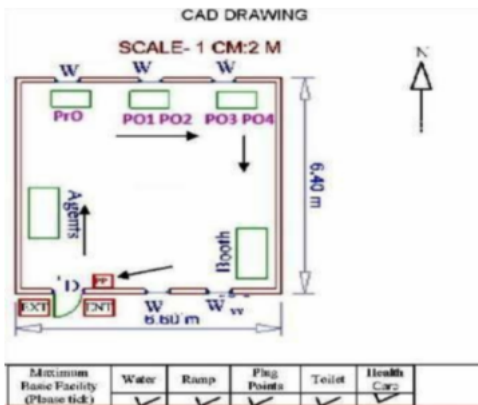

Nazri Naksha

Google Map View

Polling Station Building Front View

Polling Station Front View

Cad View

Key MAP View