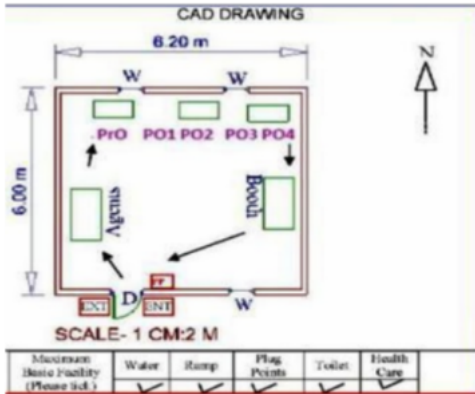

Nazri Naksha

Google Map View

Polling Station Building Front View

Polling Station Front View

Cad View

Key MAP View