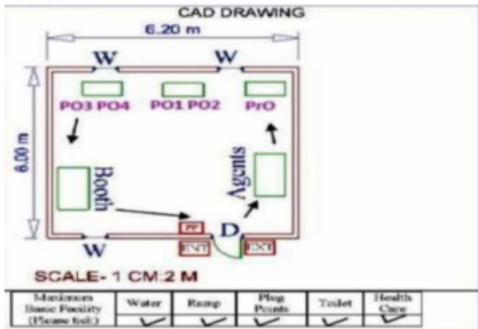

Nazri Naksha

Google Map View

Polling Station Building Front View

Polling Station Front View

Cad View

Key MAP View