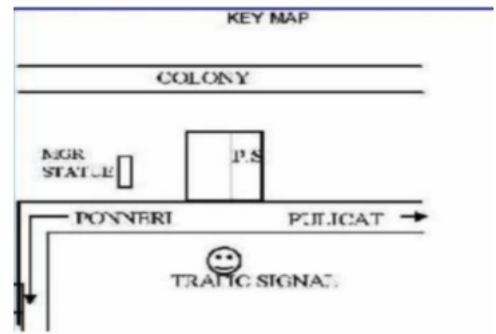

Nazri Naksha

Google Map View

Cad View